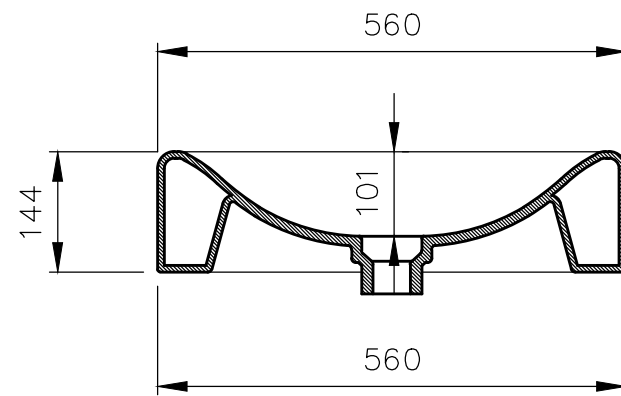

SECTION B-B

SECTION A-A

Created by COSKUN - DEDE		Tolerance	Replaces Document	
Company	SANIKEY	Product		Product no 1411
		Newage Tezgah Üstü Lavabo		Created Date 02.11.2017
		Product name 1411		Scale 1/1
				Document Number 001