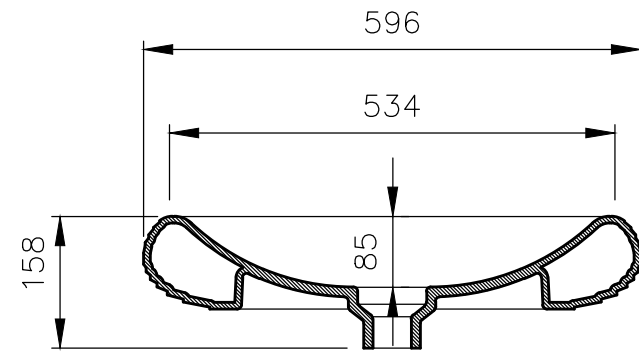

SECTION B-B

SECTION A-A

Created by COSKUN - DEDE		Tolerance	Replaces Document	
Company	SANIKEY	Product		Product no 1414
		Strata Tezgah Üstü Lavabo		Created Date 10.07.2017
		Product name 1414		Scale 1/1
		Document Number 001		